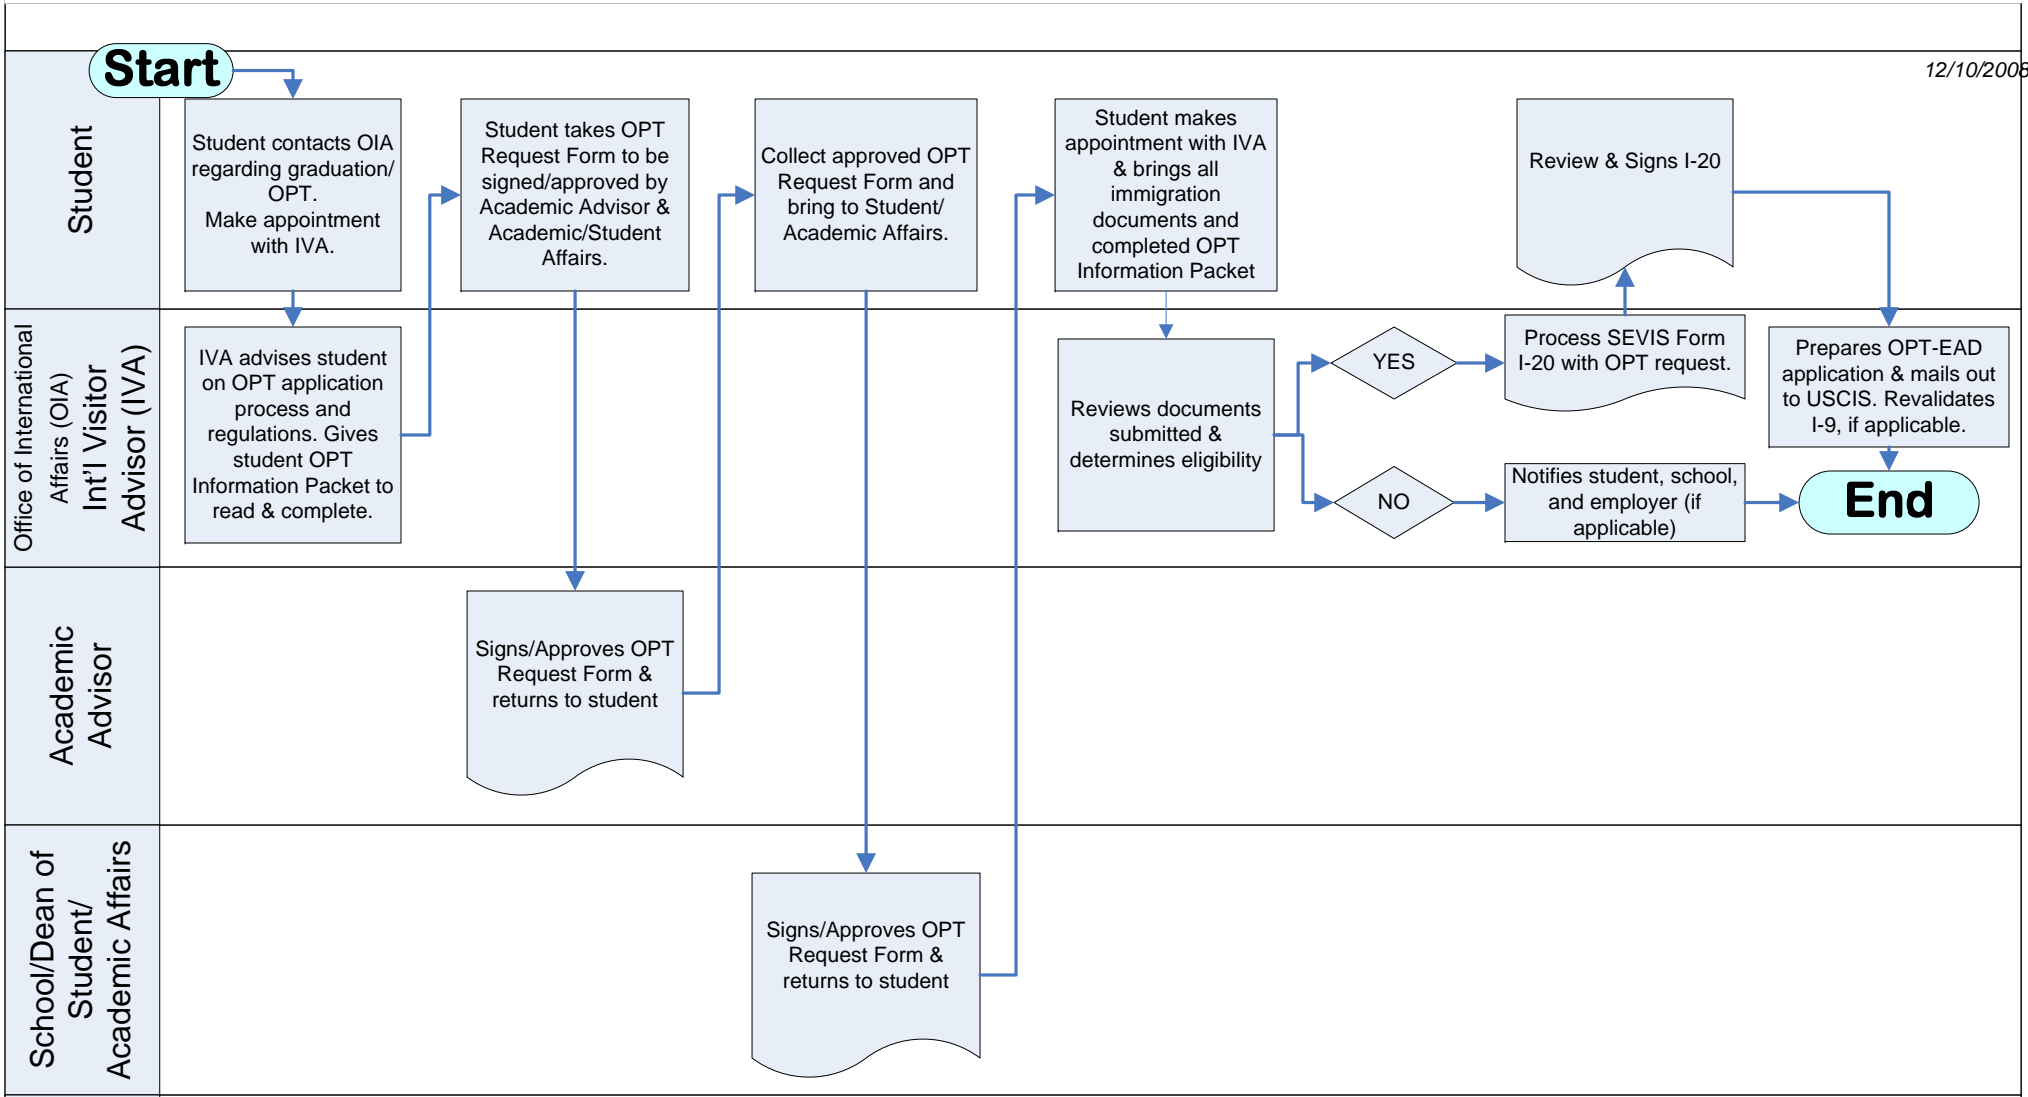

Visa Process for Optional Practical Training (OPT) F-1 International Students UTHSC-H Sponsored

12/10/2008

A minimum of 1 months time is generally required to process Optional Practical Training for an F-1 student, excluding processing application through U.S. Citizenship and Immigration Services.